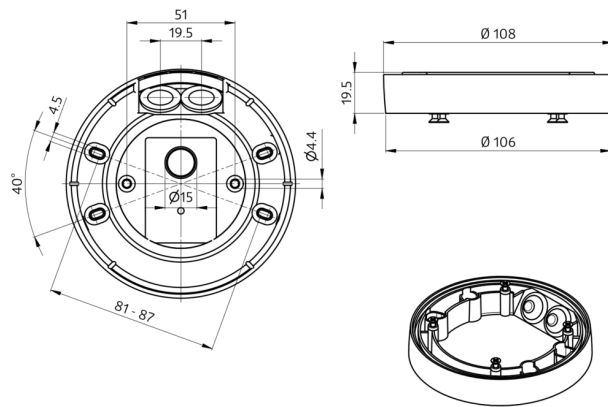

B.E.G.**LUXOMAT®**

SM socle mounting set IP54 PD2N- / PD4N-FM

Prod.No. 93307 EAN: 4007529933075

- Dimensions: Ø 109 x 19 mm
- Degree / class of protection: IP54
- Material color: white

Order data

Designation	Colour	Art.No
SM socle mounting set IP54 PD2N- / PD4N-FM	white	93307

Accessories

Designation	Colour	Art.No
Pendulum mounting set PD2/3/4 SM	white	93179

Technical data

Dimensions: Ø 109 x 19
mm
Degree / class of protection: IP54
Material color: white

Product information

Surface mounting set IP54 for PD2N and PD4N flush-mount devices

Accessories

Pendulum mounting set PD2/3/4 SM

Art.No: 93179

Dimensions: 1 : Ø 113 x 79 mm, 2 : Ø 113 x 34 mm

Housing: polycarbonate, UV-resistant

Material color: white, similar to RAL9010