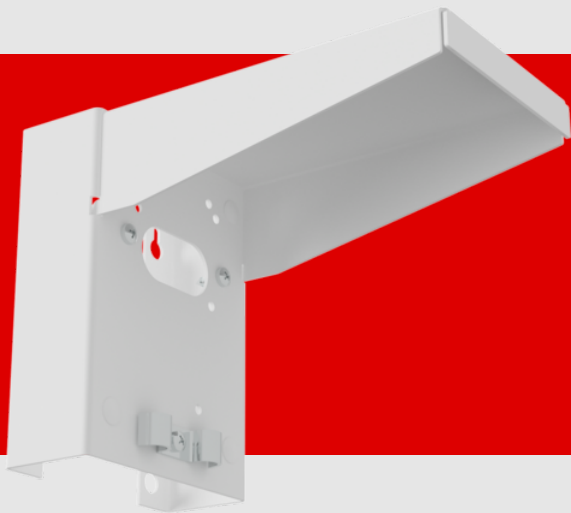

B.E.G.

LUXOMAT®

Wall holder

Prod.No. 93222 EAN: 4007529932221

- Dimensions: 188 x 98 x 134 mm
- Material color: white

Order data

Designation	Colour	Art.No
Wall holder	white	93222

Technical data

Dimensions: 188 x 98 x 134 mm
Material color: white

Product information

Stainless steel weather protection unit for compatible B.E.G. outdoor motion detectors

Including screws for mounting a compatible B.E.G. outdoor motion detector

For usability/compatibility of the accessories please refer to the descriptions of the main articles

Suitable for mounting with rear or side cable entry

Cable clamps for strain relief of the connection cables