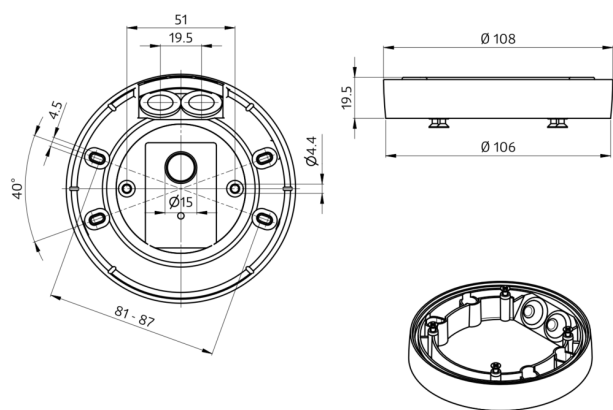

B.E.G.**LUXOMAT®**

SM socle mounting set IP54 PD2N- / PD4N-FM

Prod.No. 93307 EAN: 4007529933075

- Dimensions: Ø 109 x 19 mm
- Degree / class of protection: IP54
- Material color: white, similar to RAL9010

Order data

Designation	Colour	Art.No
SM socle mounting set IP54 PD2N- / PD4N-FM	white	93307

Accessories

Designation	Colour	Art.No
Pendulum mounting set PD2/3/4 SM	white	93179

Technical data

Dimensions: Ø 109 x 19 mm
Degree / class of protection: IP54
Material color: white, similar to RAL9010

Product information

Surface mounting set IP54 for PD2N and PD4N flush-mount devices

For usability/compatibility of the accessories please refer to the descriptions of the main articles

Suitable for: 93340, 93361, 93368, 93377, 93383, 93511, 93513, 93514, 93515, 93517, 93531, 93533, 93534, 93535, 93536, 93544, 93546, ...

Accessories

Pendulum mounting set PD2/3/4 SM

Art.No: 93179

Dimensions: 1 : Ø 113 x 79 mm, 2 : Ø 113 x 34 mm

Housing: polycarbonate, UV-resistant

Material color: white, similar to RAL9010