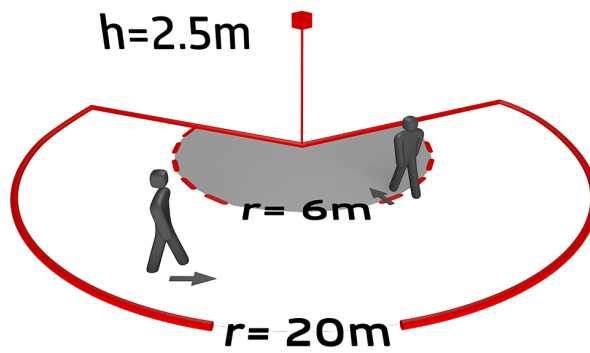

Technical data

Voltage:	110 - 240 V AC 50 / 60 Hz (can also be supplied with other operating voltages ON request)
Dimensions:	Ø 164 x 143 mm (92467)
Power consumption:	approx. 0.5 W
Detection area:	horizontal 230° (Wall mounting) max. 20 m across
Range:	max. 6 m towards max. 4 m anti-creep protection
Monitored area (tangential movement):	800 m ² / 2.5 m mounting height
Mounting height min./max./recommended:	2 m / 5 m / 2.5 m
Degree / class of protection:	IP54 / Class II
Impact strength:	IK09 (92467)
Ambient temperature:	-25 °C to +50 °C
Housing:	polycarbonate, UV-resistant + coated steel basket (92467)
Material color:	brown mat, similar to RAL8014

Channel 1 (lighting control)

Switching power:	3000 W, $\cos \varphi = 1$ 1500 VA, $\cos \varphi = 0.5$ 800 W LED max. inrush current I_p (20 ms) = 165 A max. inrush current I_p (200 μ s) = 800 A
Type of contact (k):	1x μ -contact, NO contact with tungsten pre-make contact
Follow-up time:	15 sec - 16 min, Pulse
Switch-on threshold:	2 - 500 Lux

Product information

Set : RC-plus next N 230 + Wire basket BSK (Ø 164 x 143 mm) white
Motion detector with 230° detection area and anti-creep zone
Mechanical range adjustment
Different follow-up time depending on direction of movement
Uninterrupted parallel circuit detection of several detectors
Manual switching via push-button possible
Adjustable ball head
Immediate operation using factory settings
Additional functions can be set up using the optional remote control.
Zero crossing switching
Socket compatible to RC-plus (next) and Vario
Faulty switching due to animals can be avoided by reducing the sensitivity
Easy mounting thanks to plug base
Wall, ceiling and corner mounting
Factory settings 3 min and 20 lux