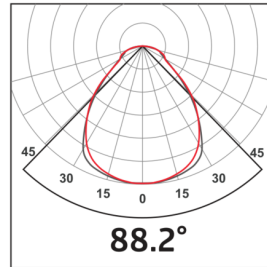

## Technical data

Voltage:	200 - 240 V AC 50 / 60 Hz
Dimensions:	307 x 1245 x 10 mm LED circuit board securely mounted Selectable colour temperatures:
Luminous flux / intensity:	2700 K warm white (3650 lm, 77 lm/W) to 6500 K (4050 lm, 79 lm/W)
Anti-glare:	UGR < 19
Efficiency:	77 / 79 lm/W
Photobiological safety:	RG 0
Colour reproduction:	CRI 82 / TM30: 81
Rated life time:	60000 h (L80/B10)
Power consumption:	45 W / PF 0.89
Degree / class of protection:	IP20 / Class II
Ambient temperature:	-20 °C to +40 °C
Housing:	white aluminium frame Lens: plastic diffuser, white
Material color:	white

Very uniform illumination of the prismatic cover

h (m)	∅ (m)	E (lx)
1.0	1.9	1698
2.0	3.9	425
3.0	5.8	189
4.0	7.8	106
5.0	9.7	68