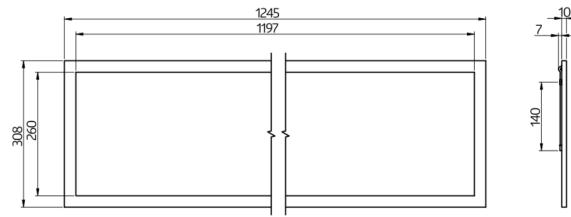

## Technical data

Voltage:	200 - 240 V AC 50 / 60 Hz
Dimensions:	307 x 1245 x 10 mm LED circuit board securely mounted Selectable colour temperatures:
Luminous flux / intensity:	2700 K warm white (3650 lm, 77 lm/W) to 6500 K (4050 lm, 79 lm/W)
Anti-glare:	UGR < 19
Efficiency:	77 / 79 lm/W
Photobiological safety:	RG 0
Colour reproduction:	CRI 82 / TM30: 81
Rated life time:	60000 h (L80/B10)
Power consumption:	45 W / PF 0.89
Degree / class of protection:	IP20 / Class II
Ambient temperature:	-20 °C to +40 °C
Housing:	white aluminium frame Lens: plastic diffuser, white
Material color:	white

Very uniform illumination of the prismatic cover

h (m)	∅ (m)	E (lx)
1.0	1.9	1698
2.0	3.9	425
3.0	5.8	189
4.0	7.8	106
5.0	9.7	68

### Suspension cable set PL1-LED canopy

Art.No: 93090

Dimensions: 295 x 295 x 50 mm, Stahlseillänge  
1000 mm  
Housing: Steel  
Material color: white