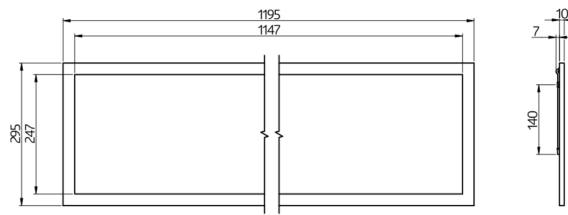

Technical data

Voltage:	200 - 240 V AC 50 / 60 Hz
Dimensions:	295 x 1195 x 10 mm LED circuit board securely mounted Selectable colour temperatures: 2700 K warm white (3650 lm, 77 lm/W) to 6500 K (4050 lm, 79 lm/W)
Luminous flux / intensity:	
Anti-glare:	UGR < 19
Efficiency:	77 / 79 lm/W
Photobiological safety:	RG 0
Colour reproduction:	CRI 82 / TM30: 81
Rated life time:	60000 h (L80/B10)
Power consumption:	45 W / PF 0.89
Degree / class of protection:	IP20 / Class II
Ambient temperature:	-20 °C to +40 °C
Housing:	white aluminium frame Lens: plastic diffuser, white
Material color:	white

Very uniform illumination of the prismatic cover

h (m)	∅ (m)	E (lx)
1.0	1.9	1698
2.0	3.9	425
3.0	5.8	189
4.0	7.8	106
5.0	9.7	68

Accessories

Drop protection PL1-LED

Art.No: 93115

Dimensions: Length: 1000 mm
Material color: -

Suspension cable set PL1-LED canopy

Art.No: 93090

Dimensions: 295 x 295 x 50 mm, Stahlseillänge
1000 mm
Housing: Steel
Material color: white

Suspension cable set PL1-LED

Art.No: 93173

Dimensions: Length: 1000 mm
Material color: -