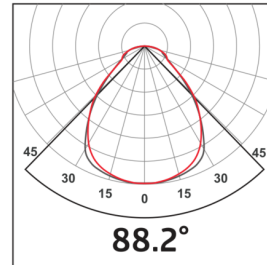

Technical data

Voltage:	200 - 240 V AC 50 / 60 Hz
Dimensions:	295 x 1195 x 10 mm LED circuit board securely mounted Selectable colour temperatures: 2700 K warm white (3650 lm, 77 lm/W) to 6500 K (4050 lm, 79 lm/W)
Luminous flux / intensity:	
Anti-glare:	UGR < 19
Efficiency:	77 / 79 lm/W
Photobiological safety:	RG 0
Colour reproduction:	CRI 82 / TM30: 81
Rated life time:	60000 h (L80/B10)
Power consumption:	45 W / PF 0.89
Degree / class of protection:	IP20 / Class II
Ambient temperature:	-20 °C to +40 °C
Housing:	white aluminium frame Lens: plastic diffuser, white
Material color:	white

Very uniform illumination of the prismatic cover

h (m)	∅ (m)	E (lx)
1.0	1.9	1698
2.0	3.9	425
3.0	5.8	189
4.0	7.8	106
5.0	9.7	68

Accessories

Drop protection PL1-LED

Art.No: 93115

Dimensions: Length: 1000 mm
Material color: -