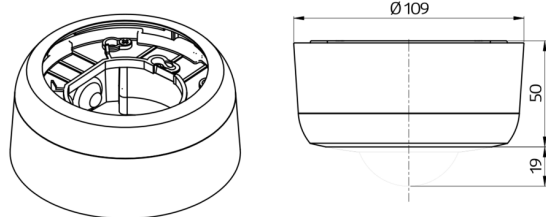

B.E.G.**LUXOMAT®**

Mounting set BL2-SM

Prod.No. 93256 EAN: 4007529932566

- Dimensions: Ø 109 x 50 mm
- Degree / class of protection: IP23
- Material color: white

Order data

Designation	Colour	Art.No
Mounting set BL2-SM	white	93256

Accessories

Designation	Colour	Art.No
Pendulum mounting set PD2/3/4 SM	white	93179

Technical data

Dimensions: Ø 109 x 50
mm
Degree / class of protection: IP23
Material color: white

Product information

Surface-mounting set for retrofitting BL2 FC devices

The SM mounting set is suitable for the following devices:
BL2-FC

Suitable for: 93317, 93327, 93405, ...

Accessories

Pendulum mounting set PD2/3/4 SM

Art.No: 93179

Dimensions: 1 : Ø 113 x 79 mm, 2 : Ø 113 x 34 mm