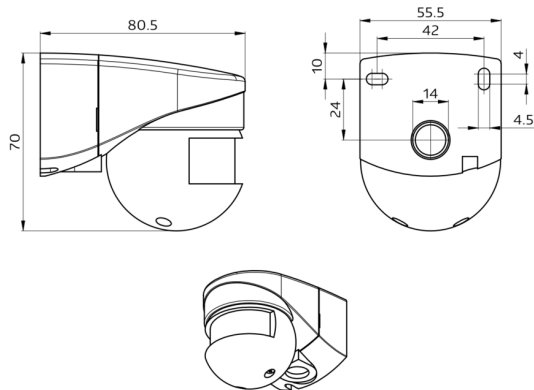

Order data

Designation	Colour	Art.No
LC-Mini 120-BMS DALI-2	white	93541

Accessories

Designation	Colour	Art.No
Wire basket BSK (Ø 164 x 143 mm)	white	92467
Blinds LC-Mini		33232

Technical data

Voltage:	via DALI Bus, max. 22.5 V DC
Dimensions:	80 x 70 x 55 mm
Settings:	via DALI-Bus and application which supports DALI multisensors according to IEC62386, parts 101, 103, 303 and 304
Typ. power input:	7 mA
Settling time:	200 ms
Power consumption:	approx. 0.5 W
Detection area:	horizontal 120° (Wall mounting)
Range:	max. 10 m across max. 4 m towards
Monitored area (tangential movement):	100 m ² / 2.5 m mounting height
Mounting height min./max./recommended:	2 m / 3 m / 2.5 m
Degree / class of protection:	IP44 / Class II
Measured light output:	0 - 4095 Lux, Mixed light measuring
Ambient temperature:	-25 °C to +50 °C
Housing:	polycarbonate, UV-resistant
Material color:	white mat, similar to RAL9010

Product information

DALI-2 multisensor (input device) with a detection area of 120°

DALI-2 certified product

Powered via DALI bus

Adjustable ball head

Detection area can be restricted with blinds

DALI multimaster technology according to IEC 62386 part 103

Individual adaption of the PIR sensor sensitivity

Status LEDs can be activated / deactivated

Accessories

Wire basket BSK (Ø 164 x 143 mm)

Art.No: 92467

Dimensions: Ø 164 x 143 mm
Impact strength: IK09
Housing: coated steel basket