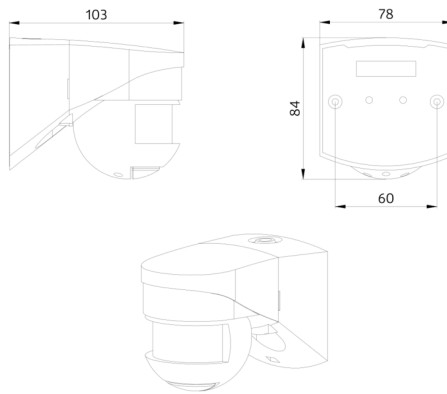

Technical data

Voltage:	110 - 240 V AC 50 / 60 Hz
Dimensions:	103 x 78 x 84 mm
Power consumption:	approx. 0.4 W
Detection area:	horizontal 200° (Wall mounting) max. 12 m across max. 4 m towards
Range:	max. 2 m anti- creep protection
Monitored area (tangential movement):	250 m ² / 2.5 m mounting height
Mounting height min./max./recommended:	2 m / 3 m / 2.5 m
Degree / class of protection:	IP54 / Class II
Impact strength:	IK04
Ambient temperature:	-25 °C to +50 °C
Housing:	polycarbonate, UV-resistant
Material color:	white mat, similar to RAL9010

Accessories

RC-Arc extinction kit
Art.No: 10880

Voltage: 230 V AC ±10%
Dimensions: 38 x 12 x 26 mm
Degree / class of protection: IP20 / Class II

Mini-RC-Arc extinction kit
Art.No: 10882

Voltage: 230 V AC ±10%
Dimensions: 50 x 23 x 8 mm
Degree / class of protection: IP20 / Class II

Wire basket BSK (Ø 164 x 143 mm)
Art.No: 92467

Dimensions: Ø 164 x 143 mm
Impact strength: IK09
Housing: coated steel basket

Pole holder
Art.No: 93220

Dimensions: 188 x 98 x 134 mm
Housing: stainless steel
Material color: stainless steel

Wall holder
Art.No: 93222

Dimensions: 188 x 98 x 134 mm
Material color: white

Wall holder
Art.No: 93221

Dimensions: 188 x 98 x 134 mm
Material color: anthracite

Blinds LC-Click-N
Art.No: 32699

Housing: polycarbonate, UV-resistant
Material color: transparent