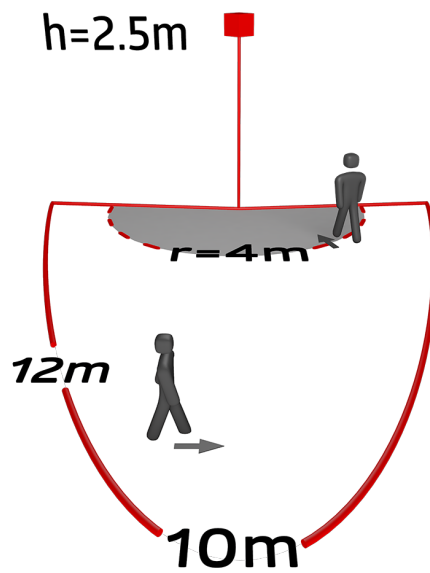

Technical data

Voltage:	110 - 240 V AC 50 / 60 Hz
Dimensions:	90 x 67 x 82 mm
Power consumption:	approx. 0.4 W
Detection area:	horizontal 200° (Wall mounting) max. 12 m across max. 4 m towards
Range:	
Monitored area (tangential movement):	250 m ² / 2.5 m mounting height
Mounting height min./max./recommended:	2 m / 3 m / 2.5 m
Degree / class of protection:	IP44 / Class II
Ambient temperature:	-25 °C to +50 °C
Housing:	polycarbonate, UV-resistant
Material color:	black mat, similar to RAL9005

Channel 1 (lighting control)

Switching power:	1000 W, $\cos \varphi$ = 1 500 VA, $\cos \varphi$ = 0.5 400 W LED
Type of contact (k):	1x μ -contact, NO contact
Follow-up time:	4 sec - 10 min
Switch-on threshold:	10 - 300 Lux

Product information

Motion detector with detection area of 200°

Adjustable ball head

Simple mounting thanks to plug base

Detection area can be restricted with blinds

Accessories

RC-Arc extinction kit
Art.No: 10880