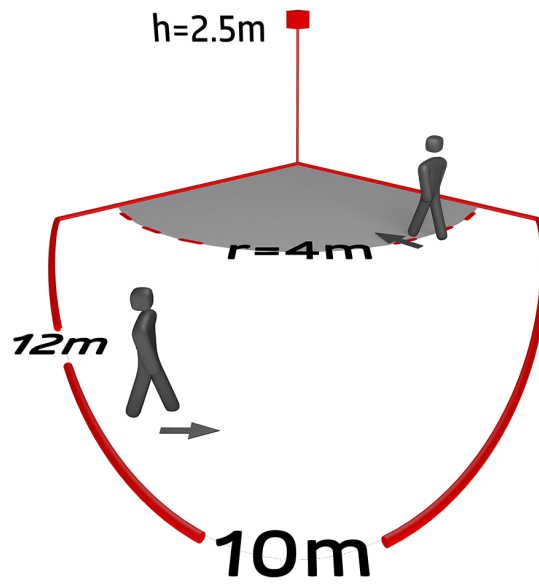

Technical data

Voltage:	110 - 240 V AC 50 / 60 Hz
Dimensions:	90 x 67 x 82 mm
Power consumption:	approx. 0.4 W
Detection area:	horizontal 140° (Wall mounting) max. 12 m across max. 4 m towards
Range:	
Monitored area (tangential movement):	170 m ² / 2.5 m mounting height
Mounting height min./max./recommended:	2 m / 3 m / 2.5 m
Degree / class of protection:	IP44 / Class II
Ambient temperature:	-25 °C to +50 °C
Housing:	polycarbonate, UV-resistant
Material color:	black mat, similar to RAL9005

Channel 1 (lighting control)

Switching power:	1000 W, $\cos \varphi$ = 1 500 VA, $\cos \varphi$ = 0.5 400 W LED
Type of contact (k):	1x μ -contact, NO contact
Follow-up time:	4 sec - 10 min
Switch-on threshold:	10 - 300 Lux

Product information

Motion detector with detection area of 140°

Adjustable ball head

Simple mounting thanks to plug base

Detection area can be restricted with blinds

Accessories

RC-Arc extinction kit
Art.No: 10880