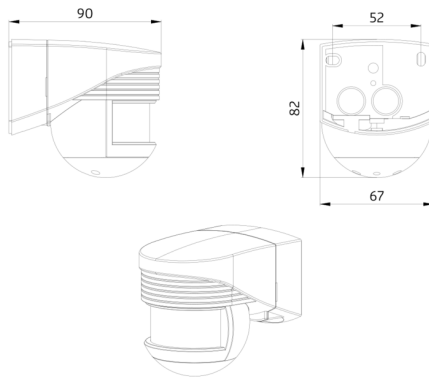

## Technical data

Voltage:	110 - 240 V AC 50 / 60 Hz
Dimensions:	90 x 67 x 82 mm
Power consumption:	approx. 0.4 W
Detection area:	horizontal 140° (Wall mounting)
Range:	max. 12 m across max. 4 m towards
Monitored area (tangential movement):	170 m <sup>2</sup> / 2.5 m mounting height
Mounting height min./max./recommended:	2 m / 3 m / 2.5 m
Degree / class of protection:	IP44 / Class II
Ambient temperature:	-25 °C to +50 °C
Housing:	polycarbonate, UV-resistant
Material color:	white mat, similar to RAL9010

## Product information

Motion detector with detection area of 140°

Adjustable ball head

Simple mounting thanks to plug base

Detection area can be restricted with blinds

**Pole holder**  
Art.No: 93220

Dimensions: 188 x 98 x 134 mm  
Housing: stainless steel  
Material color: stainless steel

**Wall holder**  
Art.No: 93222

Dimensions: 188 x 98 x 134 mm  
Material color: white

**Frame LC**  
Art.No: 91081

Dimensions: 78 x 78 x 13 mm  
Housing: polycarbonate, UV-resistant  
Material color: black