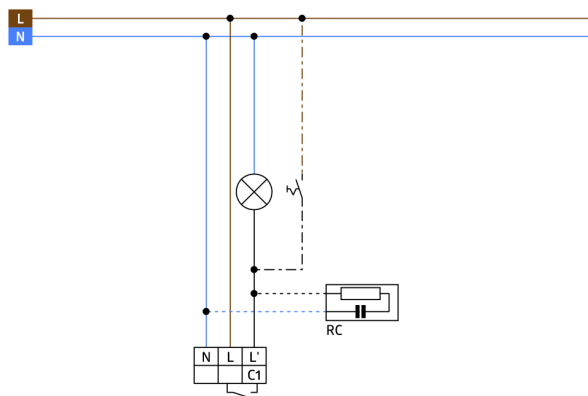

## Technical data

Voltage:	110 - 240 V AC 50 / 60 Hz
Dimensions:	90 x 67 x 82 mm
Power consumption:	approx. 0.4 W
Detection area:	horizontal 140° (Wall mounting)
Range:	max. 12 m across max. 4 m towards
Monitored area (tangential movement):	170 m <sup>2</sup> / 2.5 m mounting height
Mounting height min./max./recommended:	2 m / 3 m / 2.5 m
Degree / class of protection:	IP44 / Class II
Ambient temperature:	-25 °C to +50 °C
Housing:	polycarbonate, UV-resistant
Material color:	white mat, similar to RAL9010

### Channel 1 (lighting control)

Switching power:	1000 W, $\cos \varphi$ = 1 500 VA, $\cos \varphi$ = 0.5 400 W LED
Type of contact (k):	1x $\mu$ -contact, NO contact
Follow-up time:	4 sec - 10 min
Switch-on threshold:	10 - 300 Lux

## Product information

Motion detector with detection area of 140°

Adjustable ball head

Simple mounting thanks to plug base

Detection area can be restricted with blinds