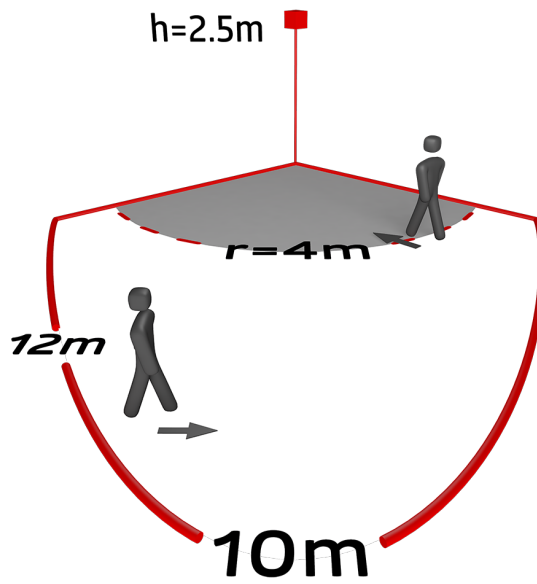

## Technical data

Voltage:	110 - 240 V AC 50 / 60 Hz
Dimensions:	90 x 67 x 82 mm
Power consumption:	approx. 0.4 W
Detection area:	horizontal 140° (Wall mounting)
Range:	max. 12 m across max. 4 m towards
Monitored area (tangential movement):	170 m <sup>2</sup> / 2.5 m mounting height
Mounting height min./max./recommended:	2 m / 3 m / 2.5 m
Degree / class of protection:	IP44 / Class II
Ambient temperature:	-25 °C to +50 °C
Housing:	polycarbonate, UV-resistant
Material color:	white mat, similar to RAL9010

### Channel 1 (lighting control)

Switching power:	1000 W, $\cos \varphi$ = 1 500 VA, $\cos \varphi$ = 0.5 400 W LED
Type of contact (k):	1x $\mu$ -contact, NO contact
Follow-up time:	4 sec - 10 min
Switch-on threshold:	10 - 300 Lux

## Product information

Motion detector with detection area of 140°

Adjustable ball head

Simple mounting thanks to plug base

Detection area can be restricted with blinds