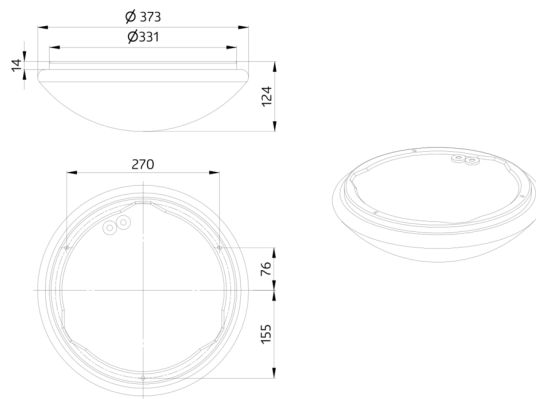

L11

Prod.No. 94448 EAN: 4007529944484

- Voltage: 230 V AC $\pm 10\%$ 50 / 60 Hz
- Dimensions: \varnothing 375 x 125 mm
- Lamp: max. 2 x 23 W with bulb socket E 27

Order data

Designation	Colour	Art.No
L11	white	94448

Technical data

Voltage:	230 V AC \pm 10% 50 / 60 Hz
Dimensions:	\varnothing 375 x 125 mm max. 2 x 23 W with bulb socket E 27
Lamp:	
Photobiological safety:	RG 0
Degree / class of protection:	IP40 / Class I
Impact strength:	IK02
Ambient temperature:	-15 °C to +30 °C
Housing:	acrylic glass
Material color:	white

Product information

Round wall and ceiling light

Ideally supplements the HF-L11

Supply without lamp

Application examples:

corridors, halls, staircases, storage rooms, cellars, toilets

h (m)	Ø (m)	E (lx)
1.0	3.9	317
2.0	7.9	79
3.0	11.8	35
4.0	15.7	20
5.0	19.6	13