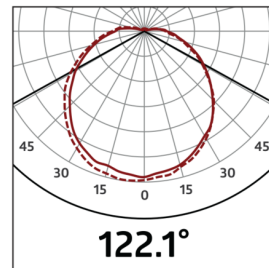

Accessories

Designation	Colour	Art.No
Sealing ring IP54 HF-L1	-	37849

Technical data

Voltage:	230 V AC \pm 10% 50 / 60 Hz
Dimensions:	Ø 275 x 85 mm
Lamp:	max. 23 W with bulb socket E 27
Photobiological safety:	RG 0
Degree / class of protection:	IP40 / Class II
Ambient temperature:	-15 °C to +30 °C
Housing:	silk-mat glass
Material color:	white

Accessories

Sealing ring IP54 HF-L1

Art.No: 37849

Dimensions: Ø 230 mm

Degree / class of protection: IP54

Material color: -