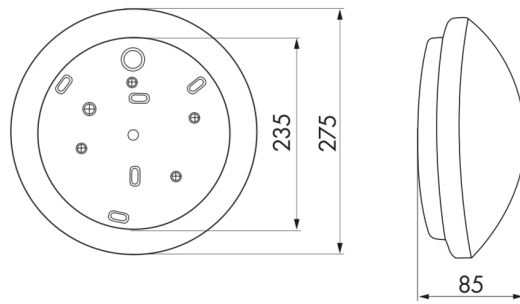

L1

Prod.No. 94453 EAN: 4007529944538

- Voltage: 230 V AC $\pm 10\%$ 50 / 60 Hz
- Dimensions: \varnothing 275 x 85 mm
- Lamp: max. 23 W with bulb socket E 27

Order data

Designation	Colour	Art.No
L1	white	94453

Accessories

Designation	Colour	Art.No
Sealing ring IP54 HF-L1	-	37849

Technical data

Voltage:	230 V AC \pm 10% 50 / 60 Hz
Dimensions:	Ø 275 x 85 mm
Lamp:	max. 23 W with bulb socket E 27
Photobiological safety:	RG 0
Degree / class of protection:	IP40 / Class II
Ambient temperature:	-15 °C to +30 °C
Housing:	silk-mat glass
Material color:	white

Product information

Round wall and ceiling light

Ideally supplements the HF-L1

Supply without lamp

Application examples:

corridors, halls, staircases, storage rooms, cellars, toilets

h (m)	Ø (m)	E (lx)
1.0	3.6	57
2.0	7.2	14
3.0	10.8	6
4.0	14.4	4
5.0	18.1	2

Accessories

Sealing ring IP54 HF-L1

Art.No: 37849

Dimensions: Ø 230 mm

Degree / class of protection: IP54

Material color: -