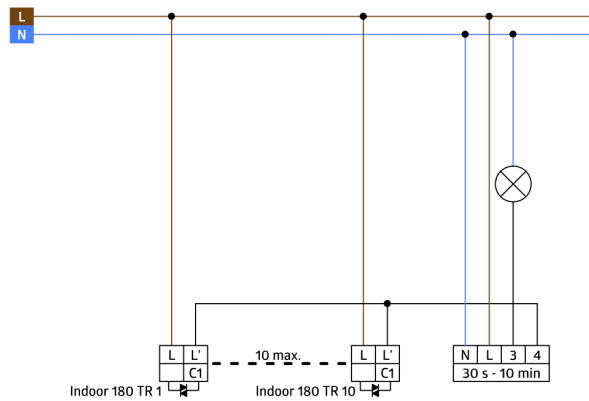

Central plate Indoor 180 S1 56x56	pure white	35126
Central plate Indoor 180 56x56 modular2	pure white	35127
Blinds Indoor 180 transparent		92294
Blind Indoor 180		33233

Technical data

Voltage:	110 – 240 V AC 50 / 60 Hz Power supply via staircase switch
Dimensions:	covering included 87 x 87 x 61 mm
Power consumption:	approx. 0.8 W
Detection area:	horizontal 180° (Wall mounting) max. 10 m across
Range:	max. 3 m towards
Monitored area (tangential movement):	150 m ² / 1.1 m mounting height
Mounting height min./max./recommended:	1 m / 2.2 m / 1.1 m
Degree / class of protection:	IP20 / Class II
Impact strength:	IK05
Ambient temperature:	-25 °C to +50 °C
Housing:	polycarbonate, UV-resistant
Material color:	pure white mat, similar to RAL9010
Channel 1	
Switching power:	0.2 A / 230 V Pulse duration: 0.1 s;
Follow-up time:	Deactivation of light evaluation 1 min – 10 min
Switch-on threshold:	2 – 2000 Lux

Product information

Wall motion detector designed for stair light timer switches

Triac version with 2-wire technology, no neutral

Guarantees correct operation with the SCT1 (max. 10 sensors per unit)

Available with covering (centre plate dimensions 60 x 60 mm) or without covering for use with covering (centre plate dimensions 50 x 50 mm) in 5 different colours

Accessories

SCT1

Art.No: 92655

Voltage: 230 V AC +/- 10% 50 Hz
 Dimensions: 86 x 18 x 66 mm (1 TE)
 Power consumption: < 0.75 W

Frame IP20 Indoor 180

Art.No: 92630

Dimensions: 86 x 86 mm
 Degree / class of protection: IP20
 Housing: polycarbonate, UV-resistant