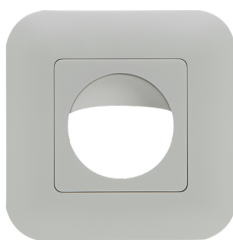

Frame IP20 Indoor 180
Art.No: 92630

Dimensions: 86 x 86 mm
Degree / class of protection: IP20
Housing: polycarbonate, UV-resistant