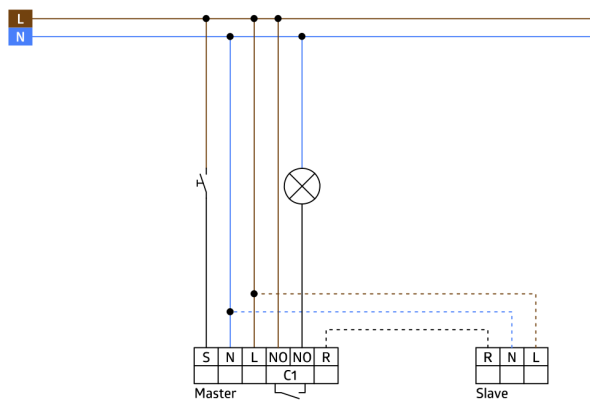

Central plate Indoor 180 56x56 modular2	pure white	35127
Blinds Indoor 180 transparent		92294
Blind Indoor 180		33233

Technical data

Voltage:	110 - 240 V AC 50 / 60 Hz
Dimensions:	covering included 87 x 87 x 61 mm
Power consumption:	approx. 0.2 W
Detection area:	horizontal 180° (Wall mounting) max. 10 m across
Range:	max. 3 m towards
Monitored area (tangential movement):	150 m ² / 1.1 m mounting height
Mounting height min./max./recommended:	1 m / 2.2 m / 1.1 m
Degree / class of protection:	IP20 / Class II
Impact strength:	IK05
Ambient temperature:	-25 °C to +50 °C
Housing:	polycarbonate, UV-resistant
Material color:	pure white mat, similar to RAL9010
Pulse interval:	2 or 9 sec

Product information

Slave device

For extending the detection area of a Master device

Compatible with 230 V devices. Concerning exceptions please see the respective master device.

Available with covering (centre plate dimensions 60 x 60 mm) or without covering for use with covering (centre plate dimensions 50 x 50 mm) in 5 different colours

In combination with centre plates usable with current frame systems of various manufacturers

B.E.G. frames and centre plates for combination with other frame systems available

Application examples: monitoring of public lavatories, corridors, archive rooms, conference rooms

Accessories

Frame IP20 Indoor 180
Art.No: 92630

Dimensions: 86 x 86 mm
Degree / class of protection: IP20
Housing: polycarbonate, UV-resistant

Frame IP20 Indoor 180
Art.No: 92631

Dimensions: 86 x 86 mm
Degree / class of protection: IP20
Housing: polycarbonate, UV-resistant