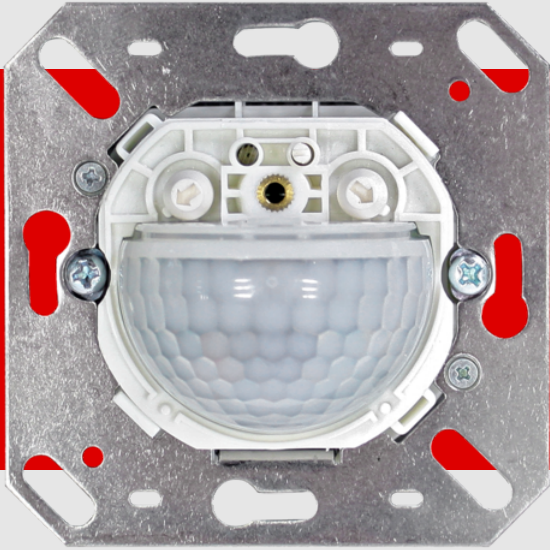

B.E.G.**LUXOMAT®**

Indoor 180-R-11-48V-RR covering not included

Prod.No. 92667 EAN: 4007529926671

- Voltage: 11 - 48 V AC / DC
- Dimensions: covering not included 70 x 70 x 61 mm
- Power consumption: approx. 1 W

Central plate Indoor 180 S1 56x56	pure white	35126
Central plate Indoor 180 56x56 modular2	pure white	35127
Blinds Indoor 180 transparent		92294
Blind Indoor 180		33233

Technical data

Voltage:	11 - 48 V AC / DC
Dimensions:	covering not included 70 x 70 x 61 mm
Power consumption:	approx. 1 W
Detection area:	horizontal 180° (Wall mounting)
Range:	max. 10 m across max. 3 m towards
Monitored area (tangential movement):	150 m ² / 1.1 m mounting height
Mounting height min./max./recommended:	1 m / 2.2 m / 1.1 m
Degree / class of protection:	IP20 / Class II
Impact strength:	IK05
Ambient temperature:	-25 °C to +50 °C
Housing:	polycarbonate, UV-resistant
Material color:	-
Channel 1 (lighting control, potential-free (dry))	
Switching power:	0.1 A; $\cos \varphi = 1$ with Reed relay
Type of contact (k):	μ -contact, dry NO contact, with Reed relay
Follow-up time:	15 sec - 16 min, Pulse
Switch-on threshold:	5 - 2000 Lux

Product information

Wall motion detector with acoustic sensor, operating voltage 11-48 V

One potential-free switching channel

Acoustic sensor independently adjustable

Noise automatically extends follow-up time