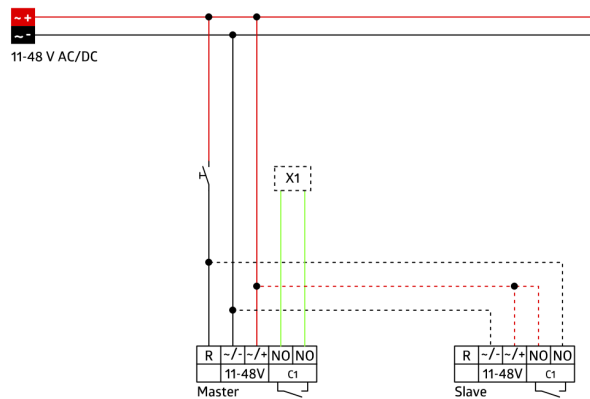

Central plate Indoor 180 S1 56x56	pure white	35126
Central plate Indoor 180 56x56 modular2	pure white	35127
Blinds Indoor 180 transparent		92294
Blind Indoor 180		33233

Technical data

Voltage:	11 - 48 V AC / DC
Dimensions:	covering not included 70 x 70 x 61 mm
Power consumption:	approx. 1 W
Detection area:	horizontal 180° (Wall mounting)
Range:	max. 10 m across max. 3 m towards
Monitored area (tangential movement):	150 m ² / 1.1 m mounting height
Mounting height min./max./recommended:	1 m / 2.2 m / 1.1 m
Degree / class of protection:	IP20 / Class II
Impact strength:	IK05
Ambient temperature:	-25 °C to +50 °C
Housing:	polycarbonate, UV-resistant
Material color:	-
Channel 1 (lighting control, potential-free (dry))	
Switching power:	0.1 A; $\cos \varphi = 1$ with Reed relay
Type of contact (k):	μ -contact, dry NO contact, with Reed relay
Follow-up time:	15 sec - 16 min, Pulse
Switch-on threshold:	5 - 2000 Lux

Manual switching via push-button possible

Available with covering (centre plate dimensions 60 x 60 mm) or without covering for use with covering (centre plate dimensions 50 x 50 mm) in 5 different colours

Accessories

Frame IP20 Indoor 180
Art.No: 92630

Dimensions: 86 x 86 mm
Degree / class of protection: IP20
Housing: polycarbonate, UV-resistant

Frame IP20 Indoor 180
Art.No: 92631

Dimensions: 86 x 86 mm
Degree / class of protection: IP20
Housing: polycarbonate, UV-resistant