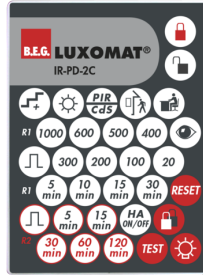

## Accessories

**BLE-IR-Adapter**  
Art.No: 93067

Dimensions: 40 x 55 x 103 mm  
Material color: black  
Frequency: 2.4 GHz ISM band, GFSK  
0.2 dBm + 5.3 dBi = 5.5 dBm

**Frame IP20 Indoor 180**  
Art.No: 92630

Dimensions: 86 x 86 mm  
Degree / class of protection: IP20  
Housing: polycarbonate, UV-resistant

**Frame IP54 Indoor 180**  
Art.No: 92139

Dimensions: 87 x 87 mm  
Degree / class of protection: IP54  
Housing: polycarbonate, UV-resistant