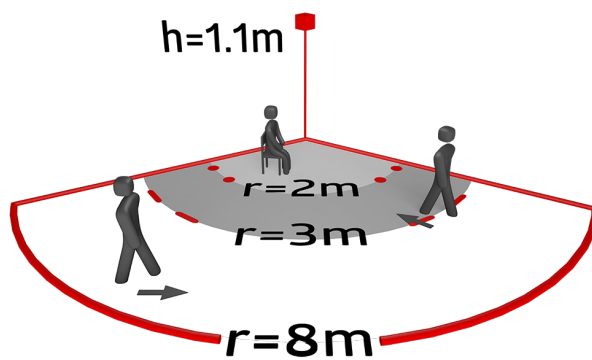

Technical data

Voltage:	110 – 240 V AC 50 / 60 Hz
Dimensions:	covering not included 70 x 70 x 52 mm
Power consumption:	approx. 0.4 W / approx. 0.8 W with nightlight
Detection area:	horizontal 120° (Wall mounting)
Range:	max. 8 m across max. 3 m towards
Monitored area (tangential movement):	67 m ² / 1.1 m mounting height
Mounting height min./max./recommended:	1 m / 1.2 m / 1.1 m
Degree / class of protection:	IP20 / Class II
Impact strength:	IK07
Ambient temperature:	-25 °C to +50 °C
Housing:	94325: (covering not included) 94328: polycarbonate, UV-resistant
Material color:	-
Channel 1 (lighting control)	
Switching power:	2000 W, cos φ = 1 1000 VA, cos φ = 0.5 800 W LED max. inrush current I _p (20 ms) = 165 A max. inrush current I _p (20 μs) = 800 A
Type of contact (k):	1x μ-contact, NO contact with tungsten pre- make contact
Follow-up time:	15 sec – 30 min
Orientation light:	0 – 100 % / OFF / 15 s – 30 min
Night light:	0 – 100 %
Switch-on threshold:	10 – 2000 Lux

Product information

Wall-mounted occupancy detector with integrated pushbutton
One channel for switching light (selectively main light or orientation light)
Integrated downlight with the function of an orientation or a night light
Extension of the detection range possible by using up to 5 other Indoor 140-L
Can be used as either Master device or Slave device
Relay with tungsten pre-make contact, optimised for LED loads
Available with covering (centre plate dimensions 60 x 60 mm) or without covering for use with covering (centre plate dimensions 50 x 50 mm) in 4 different colours
Please order coverings for EU version separately; available in various colours
In combination with centre plates usable with current frame systems of various manufacturers
B.E.G. frames and centre plates for combination with other frame systems available
Application examples: hotel corridors, bedrooms, rest homes