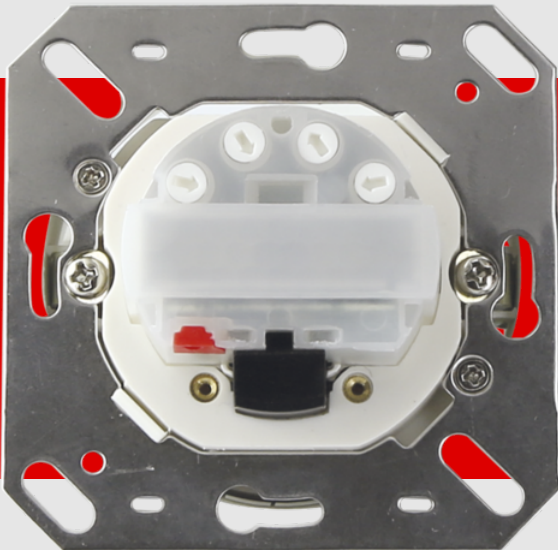

B.E.G.

LUXOMAT®

Indoor 140-L covering not included

Prod.No. 94325 EAN: 4007529943258

- Voltage: 110 - 240 V AC 50 / 60 Hz
- Dimensions: covering not included 70 x 70 x 52 mm
- Power consumption: approx. 0.4 W / approx. 0.8 W with nightlight

Order data

Designation	Colour	Art.No
Indoor 140-L covering not included	-	94325

Accessories

Designation	Colour	Art.No
RC-Arc extinction kit	white	10880
Mini-RC-Arc extinction kit		10882
Frame IP20 Indoor 140-L	oyster white	94344
Frame IP20 Indoor 140-L	pure white	94343
Frame IP20 Indoor 140-L	pure white	94342
Frame IP20 Indoor 140-L	anthracite	94341
Central plate Indoor 140 45x45	pure white	38946
Central plate Indoor 140 45x45	oyster white	39075
Central plate Indoor 140 55x55	pure white	94346
Central plate Indoor 140 63x63	pure white	94345