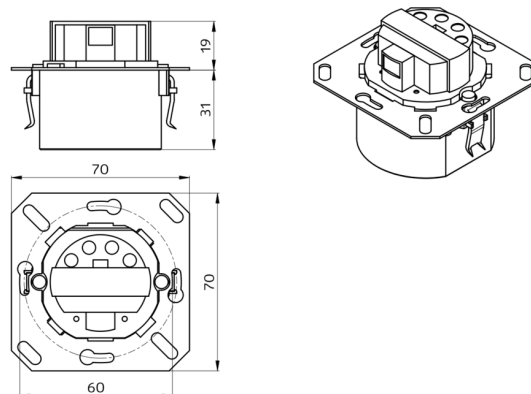

Technical data

Voltage:	110 – 240 V AC 50 / 60 Hz
Dimensions:	covering not included 70 x 70 x 52 mm
Power consumption:	approx. 0.4 W / approx. 0.8 W with nightlight
Detection area:	horizontal 120° (Wall mounting)
Range:	max. 8 m across max. 3 m towards
Monitored area (tangential movement):	67 m ² / 1.1 m mounting height
Mounting height min./max./recommended:	1 m / 1.2 m / 1.1 m
Degree / class of protection:	IP20 / Class II
Impact strength:	IK07
Ambient temperature:	-25 °C to +50 °C
Housing:	94325: (covering not included) 94328: polycarbonate, UV-resistant
Material color:	-
Channel 1 (lighting control)	
Switching power:	2000 W, cos φ = 1 1000 VA, cos φ = 0.5 800 W LED max. inrush current I _p (20 ms) = 165 A max. inrush current I _p (20 μs) = 800 A
Type of contact (k):	1x μ-contact, NO contact with tungsten pre- make contact
Follow-up time:	15 sec – 30 min
Orientation light:	0 – 100 % / OFF / 15 s – 30 min
Night light:	0 – 100 %
Switch-on threshold:	10 – 2000 Lux

Product information

Wall-mounted occupancy detector with integrated pushbutton
One channel for switching light (selectively main light or orientation light)
Integrated downlight with the function of an orientation or a night light
Extension of the detection range possible by using up to 5 other Indoor 140-L
Can be used as either Master device or Slave device
Relay with tungsten pre-make contact, optimised for LED loads
Available with covering (centre plate dimensions 60 x 60 mm) or without covering for use with covering (centre plate dimensions 50 x 50 mm) in 4 different colours
Please order coverings for EU version separately; available in various colours
In combination with centre plates usable with current frame systems of various manufacturers
B.E.G. frames and centre plates for combination with other frame systems available
Application examples: hotel corridors, bedrooms, rest homes