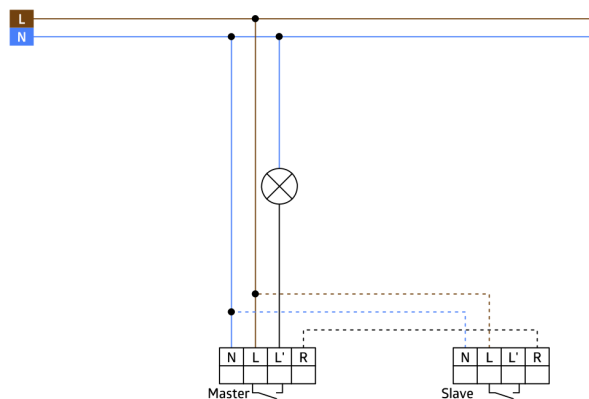

Technical data

Voltage:	110 – 240 V AC 50 / 60 Hz
Dimensions:	covering not included 70 x 70 x 52 mm
Power consumption:	approx. 0.4 W / approx. 0.8 W with nightlight
Detection area:	horizontal 120° (Wall mounting)
Range:	max. 8 m across max. 3 m towards
Monitored area (tangential movement):	67 m ² / 1.1 m mounting height
Mounting height min./max./recommended:	1 m / 1.2 m / 1.1 m
Degree / class of protection:	IP20 / Class II
Impact strength:	IK07
Ambient temperature:	-25 °C to +50 °C
Housing:	94325: (covering not included) 94328: polycarbonate, UV-resistant
Material color:	-
Channel 1 (lighting control)	
Switching power:	2000 W, cos φ = 1 1000 VA, cos φ = 0.5 800 W LED max. inrush current I _p (20 ms) = 165 A max. inrush current I _p (20 μs) = 800 A
Type of contact (k):	1x μ-contact, NO contact with tungsten pre- make contact
Follow-up time:	15 sec – 30 min
Orientation light:	0 – 100 % / OFF / 15 s – 30 min
Night light:	0 – 100 %
Switch-on threshold:	10 – 2000 Lux

Product information

Wall-mounted occupancy detector with integrated pushbutton
One channel for switching light (selectively main light or orientation light)
Integrated downlight with the function of an orientation or a night light
Extension of the detection range possible by using up to 5 other Indoor 140-L
Can be used as either Master device or Slave device
Relay with tungsten pre-make contact, optimised for LED loads
Available with covering (centre plate dimensions 60 x 60 mm) or without covering for use with covering (centre plate dimensions 50 x 50 mm) in 4 different colours
Please order coverings for EU version separately; available in various colours
In combination with centre plates usable with current frame systems of various manufacturers
B.E.G. frames and centre plates for combination with other frame systems available
Application examples: hotel corridors, bedrooms, rest homes