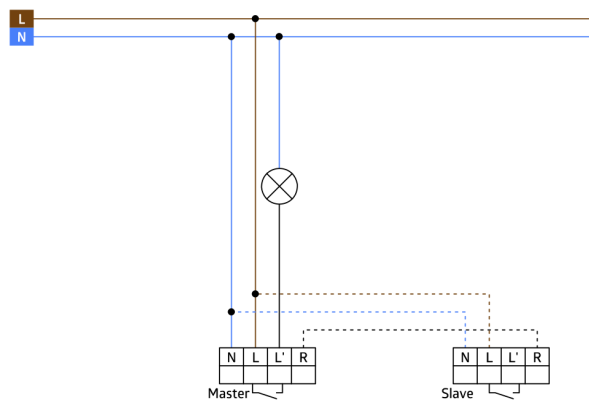

Technical data

Voltage:	110 – 240 V AC 50 / 60 Hz
Dimensions:	covering included 88 x 88 x 52 mm
Power consumption:	approx. 0.4 W / approx. 0.8 W with nightlight
Detection area:	horizontal 120° (Wall mounting)
Range:	max. 8 m across max. 3 m towards
Monitored area (tangential movement):	67 m ² / 1.1 m mounting height
Mounting height min./max./recommended:	1 m / 1.2 m / 1.1 m
Degree / class of protection:	IP20 / Class II
Impact strength:	IK07
Ambient temperature:	-25 °C to +50 °C
Housing:	94325: (covering not included) 94328: polycarbonate, UV-resistant
Material color:	pure white glossy, similar to RAL9010

Channel 1 (lighting control)

Switching power:	2000 W, cos φ = 1 1000 VA, cos φ = 0.5 800 W LED max. inrush current I _p (20 ms) = 165 A max. inrush current I _p (20 μs) = 800 A
Type of contact (k):	1x μ-contact, NO contact with tungsten pre- make contact
Follow-up time:	15 sec – 30 min
Orientation light:	0 – 100 % / OFF / 15 s – 30 min
Night light:	0 – 100 %
Switch-on threshold:	10 – 2000 Lux

Product information

Wall-mounted occupancy detector with integrated pushbutton
One channel for switching light (selectively main light or orientation light)
Integrated downlight with the function of an orientation or a night light
Extension of the detection range possible by using up to 5 other Indoor 140-L
Can be used as either Master device or Slave device
Relay with tungsten pre-make contact, optimised for LED loads
Available with covering (centre plate dimensions 60 x 60 mm) or without covering for use with covering (centre plate dimensions 50 x 50 mm) in 4 different colours
Please order coverings for EU version separately; available in various colours
In combination with centre plates usable with current frame systems of various manufacturers
B.E.G. frames and centre plates for combination with other frame systems available
Application examples: corridors/hallways, entrance halls, staircases, toilets, equipment rooms