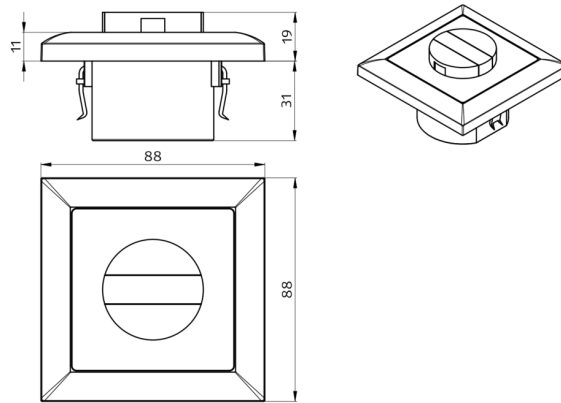

Technical data

Voltage:	110 – 240 V AC 50 / 60 Hz
Dimensions:	covering included 88 x 88 x 52 mm
Power consumption:	approx. 0.4 W / approx. 0.8 W with nightlight
Detection area:	horizontal 120° (Wall mounting)
Range:	max. 8 m across max. 3 m towards
Monitored area (tangential movement):	67 m ² / 1.1 m mounting height
Mounting height min./max./recommended:	1 m / 1.2 m / 1.1 m
Degree / class of protection:	IP20 / Class II
Impact strength:	IK07
Ambient temperature:	-25 °C to +50 °C
Housing:	94325: (covering not included) 94328: polycarbonate, UV-resistant
Material color:	pure white glossy, similar to RAL9010

Product information

Wall-mounted occupancy detector with integrated pushbutton
One channel for switching light (selectively main light or orientation light)
Integrated downlight with the function of an orientation or a night light
Extension of the detection range possible by using up to 5 other Indoor 140-L
Can be used as either Master device or Slave device
Relay with tungsten pre-make contact, optimised for LED loads
Available with covering (centre plate dimensions 60 x 60 mm) or without covering for use with covering (centre plate dimensions 50 x 50 mm) in 4 different colours
Please order coverings for EU version separately; available in various colours
In combination with centre plates usable with current frame systems of various manufacturers
B.E.G. frames and centre plates for combination with other frame systems available
Application examples: corridors/hallways, entrance halls, staircases, toilets, equipment rooms

Dimensions: 88 x 88 mm, Inside dimension: 63 x 63 mm
Degree / class of protection: IP20 / Class II
Material color: pure white mat, similar to RAL9010

Frame IP20 Indoor 140-L
Art.No: 94342

Dimensions: 88 x 88 mm, Inside dimension: 63 x 63 mm
Degree / class of protection: IP20 / Class II
Material color: pure white glossy, similar to RAL9010