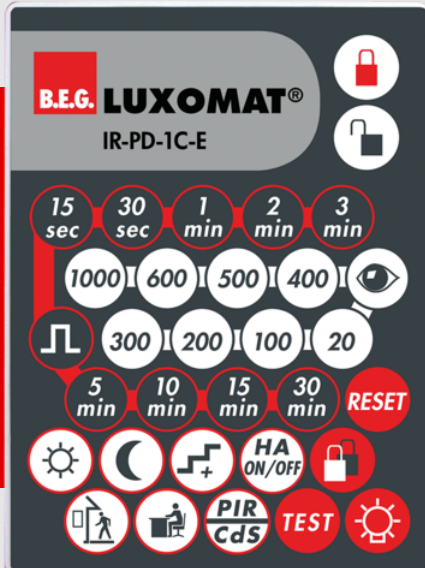

B.E.G.

LUXOMAT®

IR-PD-1C-E

Prod.No. 92077 EAN: 4007529920778

- Battery: 3.0 V Lithium CR2032 (inclusive)
- Dimensions: 80 x 60 x 8 mm
- Material color: -

Order data

Designation	Colour	Art.No
IR-PD-1C-E	-	92077

Technical data

Battery: 3.0 V Lithium CR2032
(inclusive)
Dimensions: 80 x 60 x 8 mm
Material color: -
Transmit range: **clouded/dark:** max. 5 to
6 m
sunshine: max. 2 to 3 m

Product information

Infrared remote control for conveniently setting or changing parameters

Comes complete with a wall bracket

For usability/compatibility of the accessories please refer to the descriptions of the main articles

The functions of the remote control are described with the respective device