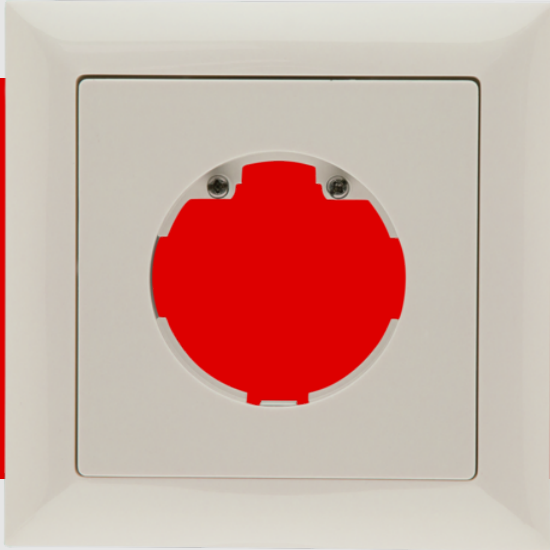

## Frame IP20 Indoor 140-L

Prod.No. 94344 EAN: 4007529943449

- Dimensions: 88 x 88 mm, Inside dimension: 63 x 63 mm
- Degree / class of protection: IP20 / Class II
- Material color: oyster white mat, similar to RAL1013

### Order data

Designation	Colour	Art.No
Frame IP20 Indoor 140-L	oyster white	94344

## Technical data

Dimensions:	88 x 88 mm, Inside dimension: 63 x 63 mm
Degree / class of protection:	IP20 / Class II
Material color:	oyster white mat, similar to RAL1013

## Product information

Frame IP20 for the automatic wall switch Indoor 140-L

For combination with a sensor insert

Please order the sensor insert for the wall switch separately

Consists of central plate incl. screws and two half-moon rockers