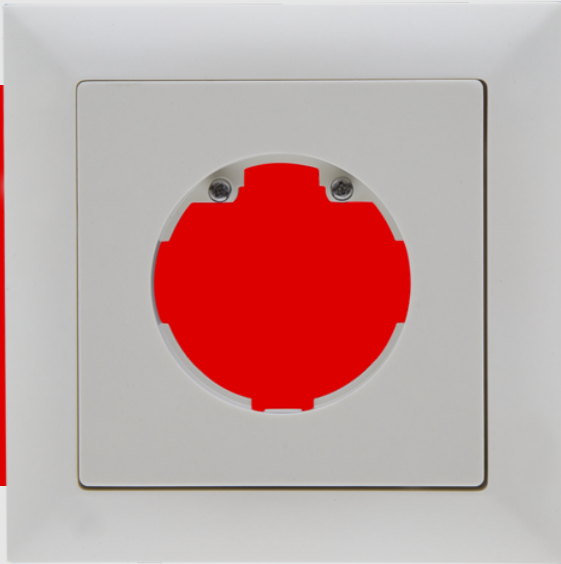

## Frame IP20 Indoor 140-L

Prod.No. 94343 EAN: 4007529943432

- Dimensions: 88 x 88 mm, Inside dimension: 63 x 63 mm
- Degree / class of protection: IP20 / Class II
- Material color: pure white mat, similar to RAL9010

### Order data

Designation	Colour	Art.No
Frame IP20 Indoor 140-L	pure white	94343

## Technical data

Dimensions:	88 x 88 mm, Inside dimension: 63 x 63 mm
Degree / class of protection:	IP20 / Class II
Material color:	pure white mat, similar to RAL9010

## Product information

Frame IP20 for the automatic wall switch Indoor 140-L

For combination with a sensor insert

Please order the sensor insert for the wall switch separately

Consists of central plate incl. screws and two half-moon rockers