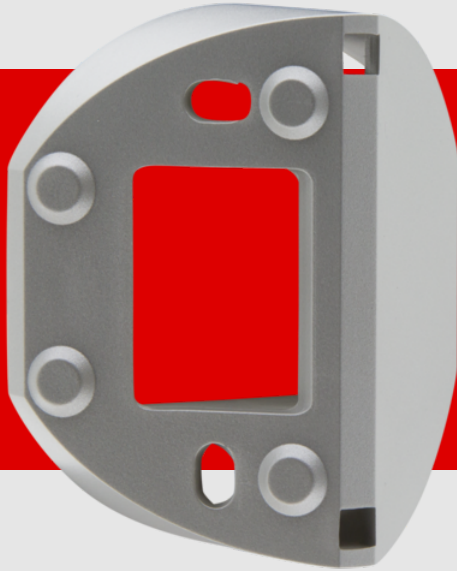

B.E.G.

LUXOMAT®

Corner socket RC-plus

Prod.No. 92043 EAN: 4007529920433

- Dimensions: Ø 71 x 34 mm
- Degree / class of protection: IP54
- Housing: polycarbonate, UV-resistant

Order data

Designation	Colour	Art.No
Corner socket RC-plus	silver	92043

Technical data

Dimensions:	Ø 71 x 34 mm
Degree / class of protection:	IP54
Housing:	polycarbonate, UV-resistant
Material color:	silver mat

Product information

Corner socket RC-plus

Inside corner socket and Outside corner socket