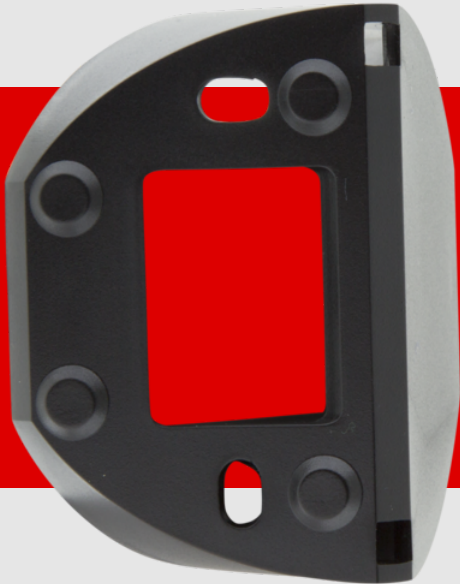

B.E.G.

LUXOMAT®

Corner socket RC-plus

Prod.No. 92024 EAN: 4007529920242

- Dimensions: Ø 71 x 34 mm
- Degree / class of protection: IP54
- Housing: polycarbonate, UV-resistant

Order data

Designation	Colour	Art.No
Corner socket RC-plus	black	92024

Technical data

Dimensions:	Ø 71 x 34 mm
Degree / class of protection:	IP54
Housing:	polycarbonate, UV-resistant
Material color:	black mat

Product information

Corner socket RC-plus

Inside corner socket and Outside corner socket