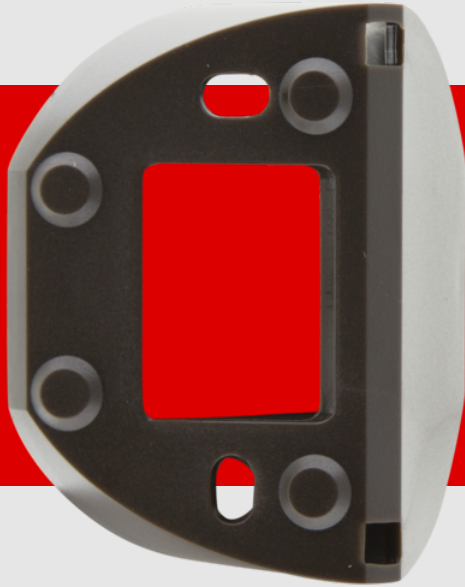

## Corner socket RC-plus

Prod.No. 92014 EAN: 4007529920143

- Dimensions: Ø 71 x 34 mm
- Degree / class of protection: IP54
- Housing: polycarbonate, UV-resistant

### Order data

Designation	Colour	Art.No
Corner socket RC-plus	brown	92014

## Technical data

Dimensions:	Ø 71 x 34 mm
Degree / class of protection:	IP54
Housing:	polycarbonate, UV-resistant
Material color:	brown mat