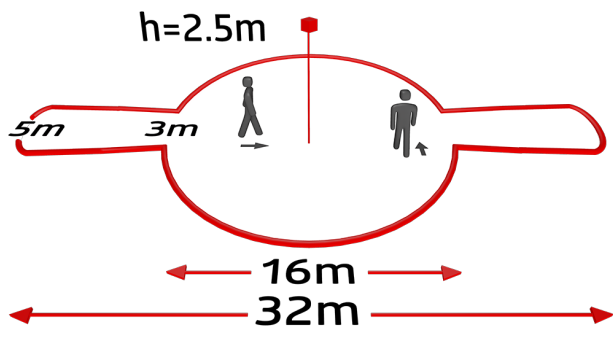

B.E.G.**LUXOMAT®**

BL4-C-FC Set 93284-92199-93194

- Voltage: 110 - 240 V AC 50 / 60 Hz
- Dimensions: **Ø 200 x 90 mm (92199) + Ø 77 x 4.2 mm (93194)**
- Power consumption: approx. 0.3 W

Areas of application

- corridors/hallways

Order data

Designation	Colour	Art.No
BL4-C-FC	white	93284
Wire basket BSK (Ø 200 x 90 mm)	white	92199
Mounting set BL4-FM	white	93194

Technical data

Voltage:	110 - 240 V AC 50 / 60 Hz
Dimensions:	Ø 200 x 90 mm (92199) + Ø 77 x 4.2 mm (93194)
Power consumption:	approx. 0.3 W
Detection area:	horizontal 360° (Ceiling mounting) max. Ø 32 m across max. Ø 16 m towards
Range:	200 m ² / 2.5 m mounting height
Monitored area (tangential movement):	2.4 m / 2.6 m / 2.5 m
Mounting height min./max./recommended:	IP20 / Class II
Degree / class of protection:	IK09 (92199)
Impact strength:	-25 °C to +50 °C
Ambient temperature:	polycarbonate, UV-resistant + coated steel basket (92199)
Housing:	white mat, similar to RAL9010
Material color:	0.5 - 2.5 mm ² for solid conductors
Connections and wires:	
Channel 1 (lighting control)	
Switching power:	1000 W, cos φ = 1 500 VA, cos φ = 0.5 400 W LED
Type of contact (k):	1x μ-contact, NO contact
Follow-up time:	15 sec - 60 min
Switch-on threshold:	10 - 2000 Lux

Product information

Set : BL4-C-FC + Wire basket BSK (Ø 200 x 90 mm)
white + Mounting set BL4-FM white

Remote control-capable ceiling motion detector designed for
corridors

For mounting in suspended ceilings

Accessory for surface mounting and flush mounting available

There are markings to ensure correct alignment during
installation

Factory setting: High detection sensitivity, follow-up time 10
min, switch-on threshold 500 lux