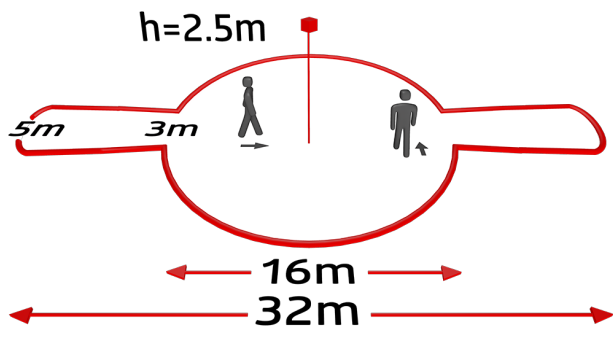

B.E.G.**LUXOMAT®**

BL4-C-FC Set 93284-92199-93183

- Voltage: 110 - 240 V AC 50 / 60 Hz
- Dimensions: **Ø 200 x 90 mm (92199) + Ø 109 x 34 mm (93183)**
- Power consumption: approx. 0.3 W

Areas of application

- corridors/hallways

Order data

Designation	Colour	Art.No
BL4-C-FC	white	93284
Wire basket BSK (Ø 200 x 90 mm)	white	92199
Mounting set BL4-SM	white	93183

Technical data

Voltage:	110 - 240 V AC 50 / 60 Hz
Dimensions:	Ø 200 x 90 mm (92199) + Ø 109 x 34 mm (93183)
Power consumption:	approx. 0.3 W
Detection area:	horizontal 360° (Ceiling mounting) max. Ø 32 m across
Range:	max. Ø 16 m towards
Monitored area (tangential movement):	200 m ² / 2.5 m mounting height
Mounting height min./max./recommended:	2.4 m / 2.6 m / 2.5 m
Degree / class of protection:	IP20 / Class II
Impact strength:	IK09 (92199) + IK06 (93183)
Ambient temperature:	-25 °C to +50 °C
Housing:	polycarbonate, UV-resistant + coated steel basket (92199)
Material color:	white mat, similar to RAL9010
Connections and wires:	0.5 - 2.5 mm ² for solid conductors
Channel 1 (lighting control)	
Switching power:	1000 W, cos φ = 1 500 VA, cos φ = 0.5 400 W LED
Type of contact (k):	1x μ-contact, NO contact
Follow-up time:	15 sec - 60 min
Switch-on threshold:	10 - 2000 Lux

Product information

Set : BL4-C-FC + Wire basket BSK (Ø 200 x 90 mm) white + Mounting set BL4-SM white

Remote control-capable ceiling motion detector designed for corridors

For mounting in suspended ceilings

Accessory for surface mounting and flush mounting available

There are markings to ensure correct alignment during installation

Factory setting: High detection sensitivity, follow-up time 10 min, switch-on threshold 500 lux