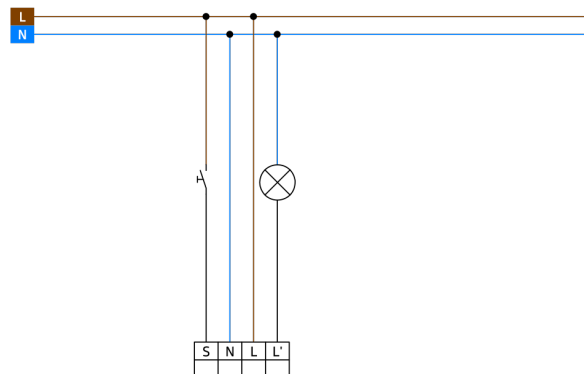

Technical data

Voltage:	110 - 240 V 50 / 60 Hz
Dimensions:	Ø 200 x 90 mm (92199)
Power consumption:	0.3 W
Detection area:	horizontal 360° (Ceiling mounting) max. Ø 8 m across max. Ø 4.8 m towards seated
Range:	
Monitored area (tangential movement):	50 m ² / 2.5 m mounting height
Mounting height min./max./recommended:	2 m / 5 m / 2.5 m
Degree / class of protection:	IP23 / Class II
Ambient temperature:	-25 °C to +50 °C
Housing:	polycarbonate, UV-resistant + coated steel basket (92199)
Material color:	white
Connections and wires:	0.5 - 1.5 mm ² for solid conductors
Channel 1 (lighting control)	
Switching power:	1000 W, cos φ = 1 500 VA, cos φ = 0.5 400 W LED
Type of contact (k):	1x μ-contact, NO contact
Follow-up time:	15 sec - 30 min
Switch-on threshold:	10 - 2000 Lux

Product information

Set : BL2-PLUS-FC + Mounting set BL2-SM white + Wire basket BSK (Ø 200 x 90 mm) white

Remote control-capable occupancy detector for inside use with circular detection area

For mounting in suspended ceilings

One channel for light switching

Manual switching via push-button possible

Basic functions for cost-effective applications

Ready-to-operate thanks to factory settings

Accessory for surface mounting and flush mounting available

Factory setting: High detection sensitivity, follow-up time 10 min, switch-on threshold 500 lux

Easy operation with remote control (required)

Set items

To receive the bundle according to the technical specification, please order the items listed.