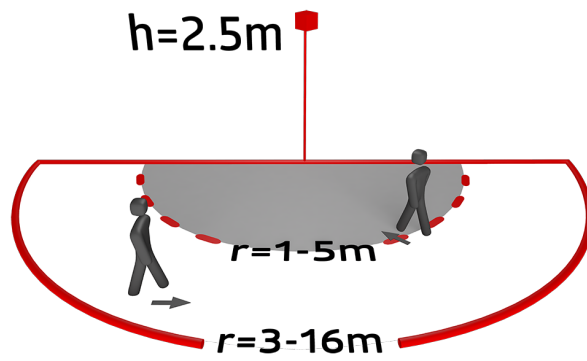

B.E.G.

LUXOMAT®

Aleum Glow AD Set 93134-92467

- Voltage: 230 V AC \pm 10% 50 / 60 Hz
- Dimensions: **Ø 164 x 143 mm (92467)**
- Settings: B.E.G. App (Bluetooth)

Order data

Designation	Colour	Art.No
Aleum Glow AD	anthracite	93134
Wire basket BSK (Ø 164 x 143 mm)	white	92467

Technical data

Voltage:	230 V AC $\pm 10\%$ 50 / 60 Hz
Dimensions:	Ø 164 x 143 mm (92467)
Settings:	B.E.G. App (Bluetooth)
Power consumption:	approx. 0.5 W
Detection area:	horizontal 180° (Wall mounting) max. 16 m across max. 5 m towards max. 3 m anti- creep protection
Range:	
Monitored area (tangential movement):	400 m ² / 2.5 m mounting height
Mounting height min./max./recommended:	2 m / 4 m / 2.5 m
Degree / class of protection:	IP54 / Class II
Impact strength:	IK09 (92467)
Ambient temperature:	-25 °C to +50 °C
Housing:	polycarbonate, UV-resistant + coated steel basket (92467)
Material color:	anthracite mat, similar to RAL7016
Connections and wires:	for solid conductors 0.5 - 2.5 mm ²
Channel 1 (lighting control)	
Switching power:	2300 W, $\cos \varphi =$ 1 1150 VA, $\cos \varphi$ = 0.5 800 W LED max. inrush current I_p (20 ms) = 165 A max. inrush current I_p (200 μ s) = 800 A
Type of contact (k):	1x μ -contact, NO contact with tungsten pre- make contact
Follow-up time:	10 sec - 30 min, Pulse
Ambient light:	0 - 100 % / 10 s - 6 h / 16 colours
Switch-on threshold:	10 - 2500 Lux

Product information

Set : Aleum Glow AD + Wire basket BSK (Ø 164 x 143 mm) white

Set items

To receive the bundle according to the technical specification, please order the items listed.

Aleum Glow AD

Art.No: 93134

Voltage: 230 V AC $\pm 10\%$ 50 / 60 Hz
Dimensions: 105 x 54 x 71 mm
Settings: B.E.G. App (Bluetooth)

Wire basket BSK (Ø 164 x 143 mm)

Art.No: 92467

Dimensions: Ø 164 x 143 mm
Impact strength: IK09
Housing: coated steel basket