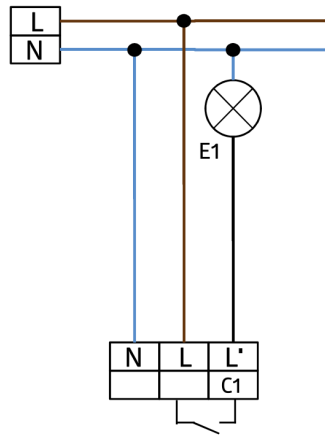

B.E.G.

LUXOMAT®

Aleum Glow AD Set 93134-92467

- Voltage: 230 V AC \pm 10% 50 / 60 Hz
- Dimensions: **Ø 164 x 143 mm (92467)**
- Settings: B.E.G. App (Bluetooth)

Order data

Designation	Colour	Art.No
Aleum Glow AD	anthracite	93134
Wire basket BSK (Ø 164 x 143 mm)	white	92467

Technical data

Voltage:	230 V AC $\pm 10\%$ 50 / 60 Hz
Dimensions:	Ø 164 x 143 mm (92467)
Settings:	B.E.G. App (Bluetooth)
Power consumption:	approx. 0.5 W
Detection area:	horizontal 180° (Wall mounting) max. 16 m across max. 5 m towards max. 3 m anti- creep protection
Range:	
Monitored area (tangential movement):	400 m ² / 2.5 m mounting height
Mounting height min./max./recommended:	2 m / 4 m / 2.5 m
Degree / class of protection:	IP54 / Class II
Impact strength:	IK09 (92467)
Ambient temperature:	-25 °C to +50 °C
Housing:	polycarbonate, UV-resistant + coated steel basket (92467)
Material color:	anthracite mat, similar to RAL7016
Connections and wires:	for solid conductors 0.5 - 2.5 mm ²
Channel 1 (lighting control)	
Switching power:	2300 W, $\cos \varphi =$ 1 1150 VA, $\cos \varphi$ = 0.5 800 W LED max. inrush current I_p (20 ms) = 165 A max. inrush current I_p (200 μ s) = 800 A
Type of contact (k):	1x μ -contact, NO contact with tungsten pre- make contact
Follow-up time:	10 sec - 30 min, Pulse
Ambient light:	0 - 100 % / 10 s - 6 h / 16 colours
Switch-on threshold:	10 - 2500 Lux

Product information

Set : Aleum Glow AD + Wire basket BSK (Ø 164 x 143 mm) white

Set items

To receive the bundle according to the technical specification, please order the items listed.

Aleum Glow AD

Art.No: 93134

Voltage: 230 V AC $\pm 10\%$ 50 / 60 Hz
Dimensions: 105 x 54 x 71 mm
Settings: B.E.G. App (Bluetooth)

Wire basket BSK (Ø 164 x 143 mm)

Art.No: 92467

Dimensions: Ø 164 x 143 mm
Impact strength: IK09
Housing: coated steel basket