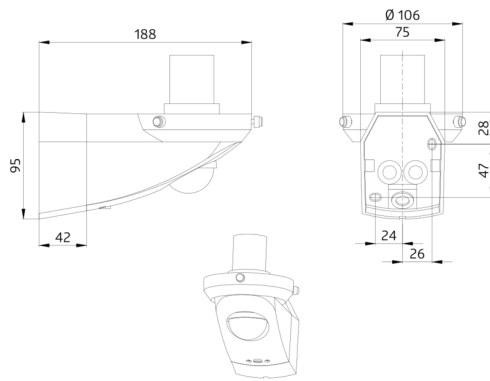

ALC-B-360 SLU

Prod.No. 91321 EAN: 4007529913213

- Voltage: 230 V AC +/- 10% 50 / 60 Hz
- Dimensions: 185 x 107 x 147 mm
- Lamp: max. 100 W with bulb socket E 27

Order data

Designation	Colour	Art.No
ALC-B-360 SLU	black	91321

Accessories

Designation	Colour	Art.No
SG Wien	white	94113
SG Oslo	transparent	94101
Corner socket ALC-ES	black	91325
Corner socket ALC-ES	white	91305

Technical data

Voltage:	230 V AC +/- 10% 50 / 60 Hz
Dimensions:	185 x 107 x 147 mm
Lamp:	max. 100 W with bulb socket E 27
Photobiological safety:	RG 0
Degree / class of protection:	IP44 / Class II
Ambient temperature:	-10 °C to +40 °C
Housing:	polycarbonate, UV-resistant
Material color:	black

entrances, garages, patios, balconies, at entrance gates

h (m)	Ø (m)	E (lx)
1.0	-	51
2.0	-	13
3.0	-	6
4.0	-	3
5.0	-	2

Accessories

SG Wien

Art.No: 94113

Dimensions: (Rim Ø 82 mm) Ø 200 x 210 mm

Housing: opal - glossy
Material color: white

Corner socket ALC-ES

Art.No: 91305

Housing: polycarbonate, UV-resistant
Material color: white

SG Oslo

Art.No: 94101

Dimensions: (Rim Ø 82 mm) Ø 215 x 220 mm

Housing: bubble glass - Crystal
Material color: transparent