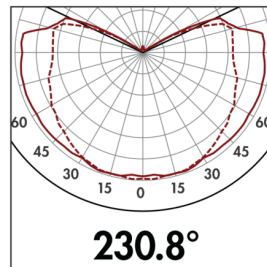

Accessories

Designation	Colour	Art.No
SG Wien	white	94113
SG Oslo	transparent	94101
Corner socket ALC-ES	black	91325
Corner socket ALC-ES	white	91305

Technical data

Voltage:	230 V AC +/- 10% 50 / 60 Hz
Dimensions:	185 x 107 x 147 mm
Lamp:	max. 100 W with bulb socket E 27
Photobiological safety:	RG 0
Degree / class of protection:	IP44 / Class II
Ambient temperature:	-10 °C to +40 °C
Housing:	polycarbonate, UV-resistant
Material color:	black

entrances, garages, patios, balconies, at entrance gates

h (m)	Ø (m)	E (lx)
1.0	-	51
2.0	-	13
3.0	-	6
4.0	-	3
5.0	-	2

Accessories

SG Wien

Art.No: 94113

Dimensions: (Rim Ø 82 mm) Ø 200 x 210 mm

Housing: opal - glossy
Material color: white

Corner socket ALC-ES

Art.No: 91305

Housing: polycarbonate, UV-resistant
Material color: white

SG Oslo

Art.No: 94101

Dimensions: (Rim Ø 82 mm) Ø 215 x 220 mm

Housing: bubble glass - Crystal
Material color: transparent