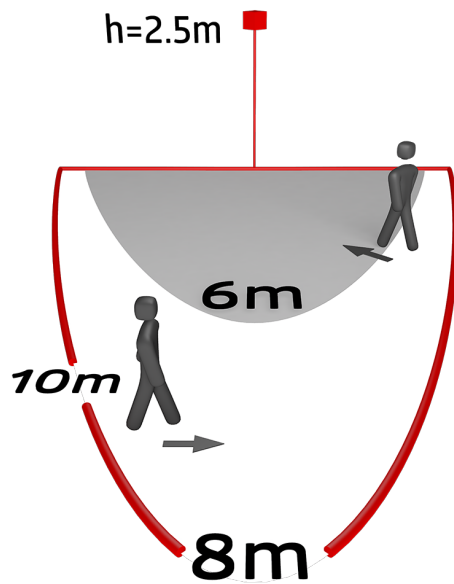

Accessories

Designation	Colour	Art.No
SG Wien	white	94113
SG Oslo	transparent	94101
Corner socket ALC-ES	black	91325
Corner socket ALC-ES	white	91305

Technical data

Voltage:	230 V AC +/- 10% 50 / 60 Hz
Dimensions:	185 x 107 x 147 mm
Lamp:	max. 100 W with bulb socket E 27
Photobiological safety:	RG 0
Degree / class of protection:	IP44 / Class II
Ambient temperature:	-10 °C to +40 °C
Housing:	polycarbonate, UV-resistant
Material color:	black

Motion detector

Switching power:	1000 W, $\cos \varphi = 1$ 500 VA, $\cos \varphi = 0.5$
Detection area:	horizontal 350° (Wall mounting) max. 10 m across max. 6 m towards max. 4 m anti-creep protection
Range:	
Follow-up time:	4 sec - 10 min
Switch-on threshold:	2 - 1000 Lux

entrances, garages, patios, balconies, at entrance gates

h (m)	Ø (m)	E (lx)
1.0	-	51
2.0	-	13
3.0	-	6
4.0	-	3
5.0	-	2

Accessories

SG Wien

Art.No: 94113

Dimensions: (Rim Ø 82 mm) Ø 200 x 210 mm

Housing: opal - glossy
Material color: white