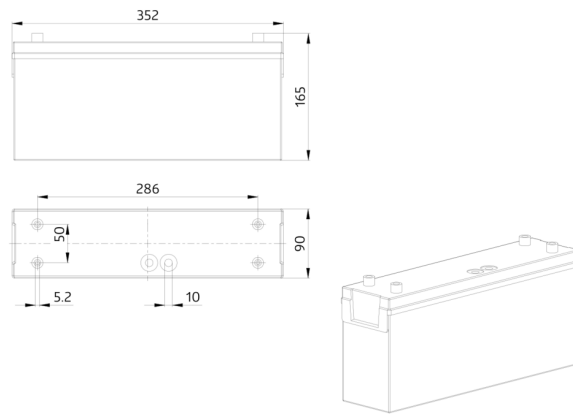

B.E.G.**SAFETYLUX®**

2DN-H25/8/3-LLD

Prod.No. 7191 EAN: 4007529071913

- Voltage: 230 V AC 50 / 60 Hz
- Dimensions: 359 x 163 x 90 mm
- Lamp: 8 W Fluorescent lamp T16

Order data

Designation	Colour	Art.No
2DN-H25/8/3-LLD	white	7191

Accessories

Designation	Colour	Art.No
Wire basket BSK 2DN KR26 KR36	white	7887

Technical data

Voltage:	230 V AC 50 / 60 Hz
Dimensions:	359 x 163 x 90 mm
Lamp:	8 W Fluorescent lamp T16
Visibility range:	25
Operation mode:	Permanent operation, Wake up mode
Luminous flux / intensity:	8 W Fluorescent lamp T16 (inclusive) Luminous flux of light 270 lm
Degree / class of protection:	IP54 / Class II
Ambient temperature:	+5 °C to +35 °C
Housing:	Polycarbonate
Material color:	white

Battery

Accu:	NiMH 3.6 V 4000 mAh
Nominal operation duration:	3 h

Monitoring

Local surveillance:	Button for operation check
---------------------	-------------------------------

Product information

Illuminated exit sign / pictorial emergency sign with single battery
Sturdy plastic case IP54
Visibility range 25 m
Eco-friendly NiMH battery
Rated operating time 1 or 3 hours
Button for operation check (on the housing)
Lamp, battery and four pictograms included

Accessories

Wire basket BSK 2DN KR26 KR36

Art.No: 7887

Dimensions: 442 x 241 x 143 mm

Housing: coated steel basket

Material color: white