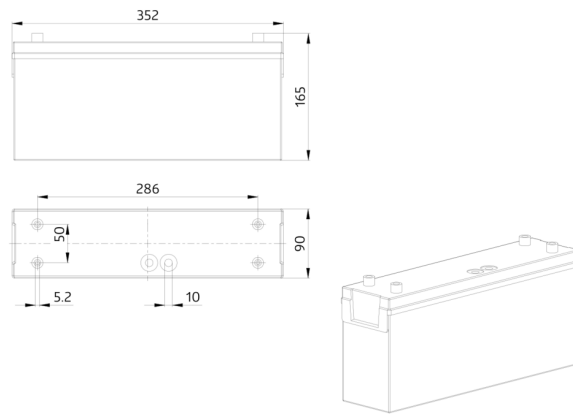

Accessories

Designation	Colour	Art.No
Wire basket BSK 2DN KR26 KR36	white	7887

Technical data

Voltage:	230 V AC 50 / 60 Hz
Dimensions:	359 x 163 x 90 mm
Lamp:	8 W Fluorescent lamp T16
Visibility range:	25
Operation mode:	Permanent operation, Wake up mode
Luminous flux / intensity:	8 W Fluorescent lamp T16 (inclusive) Luminous flux of light 270 lm
Degree / class of protection:	IP54 / Class II
Ambient temperature:	+5 °C to +35 °C
Housing:	Polycarbonate
Material color:	white

Sturdy plastic case IP54

Visibility range 25 m

Eco-friendly NiMH battery

Rated operating time 1 or 3 hours

Button for operation check (on the housing)

Lamp, battery and four pictograms included

Accessories

Wire basket BSK 2DN KR26 KR36

Art.No: 7887

Dimensions: 442 x 241 x 143 mm

Housing: coated steel basket

Material color: white